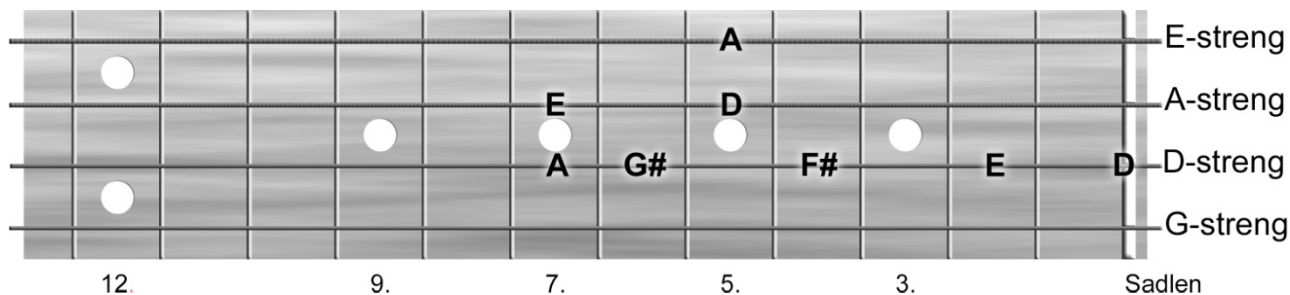

"Only you"

Yazoo (1982)

Forslag til sammenspil

Tempo: 106 bpm

Bassen:

Guitaren: