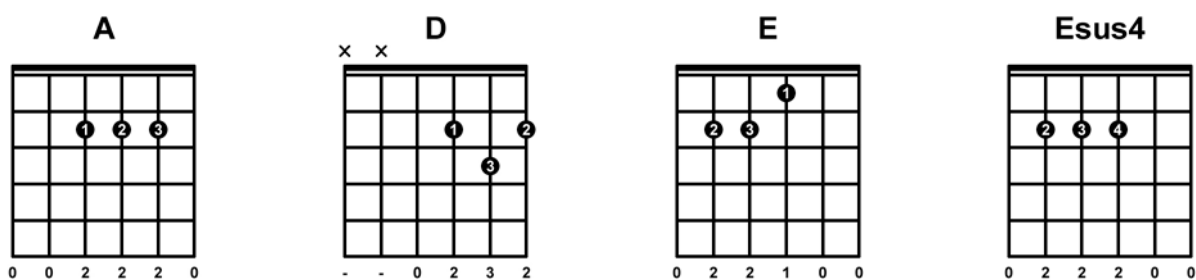

Rytme 1:

	1 og	2 og	3 og	4 og
Anslag	↓ ↑	↓ ↑	↓ ↑	↓ ↑

Trommer:

Rytme 1:

	1	2	3	4
Hi-hat	X		X	

Rytme 2:

	1	og	2	og	3	og	4	og
Hi-hat	X	X	X	X	X	X	X	X
Lilletromme							X	
Gulv-tam	X		X	X