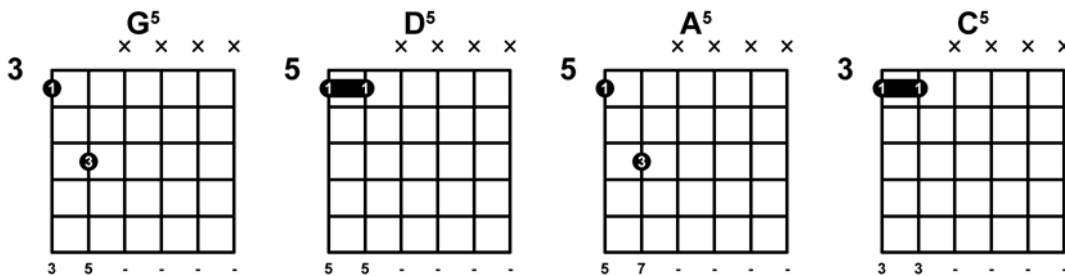

# "Knockin' on Heaven's Door"

Bob Dylan (1973)

Originalversion:

70 bpm

		1	2	3	4	1	2	3	4
Intro	<i>[Instrumental]</i>	G	D	Am	Am				
		G	D	C	C				
		G	D	Am	Am				
		G	D	C	C				
Vers 1	Mama, take this badge off of me	G	D	Am	Am				
	I can't use it anymore.	G	D	C	C				
	It's getting dark, too dark to see	G	D	Am	Am				
	Feels like I'm knockin' on heaven's door	G	D	C	C				
Omk. 1	<i>Knock, knock, knockin' on heaven's door</i>	G	D	Am	Am				
	<i>Knock, knock, knockin' on heaven's door</i>	G	D	C	C				
	<i>Knock, knock, knockin' on heaven's door</i>	G	D	Am	Am				
	<i>Knock, knock, knockin' on heaven's door</i>	G	D	C	C				
Vers 2	Mama put my guns in the ground	G	D	Am	Am				
	I can't shoot them anymore	G	D	C	C				
	That long black cloud is comin' down	G	D	Am	Am				
	Feels like I'm knockin' on heaven's door	G	D	C	C				
Omk. 2	<i>Knock, knock, knockin' on heaven's door</i>	G	D	Am	Am				
	<i>Knock, knock, knockin' on heaven's door</i>	G	D	C	C				
	<i>Knock, knock, knockin' on heaven's door</i>	G	D	Am	Am				
	<i>Knock, knock, knockin' on heaven's door</i>	G	D	C	C				
Outro	Uh-uh, uh-uh!	G	D	Am	Am				
	Uh-uh, uh-uh!	G	D	C	C				

# "Knockin' on Heaven's Door"

Bob Dylan (1973)

## Forslag til sammenspil

Tempo: 70 bpm

Bassen:

Guitaren:

Åbne akkorder:

Barret akkorder:

Power chords:

Rytme 1:

	1 og	2 og	3 og	4 og
Anslag	↓ ↑	↓ ↑	↓ ↑	↓ ↑