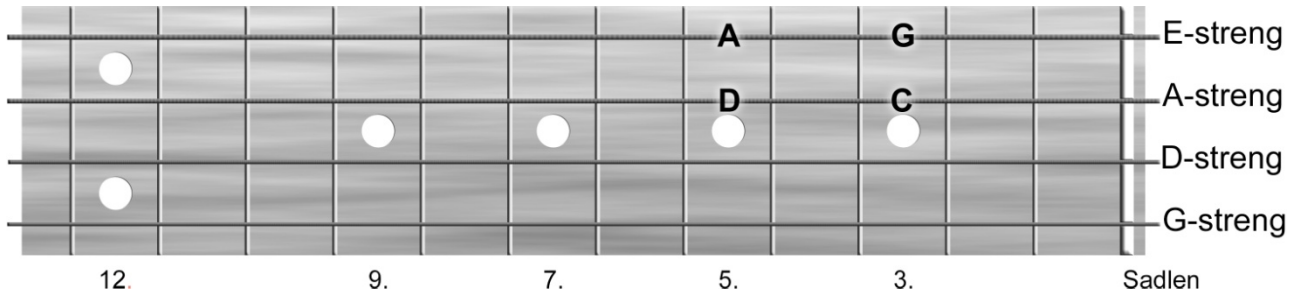

"Knockin' on Heaven's Door"

Bob Dylan (1973)

Forslag til sammenspil

Tempo: 70 bpm

Bassen: