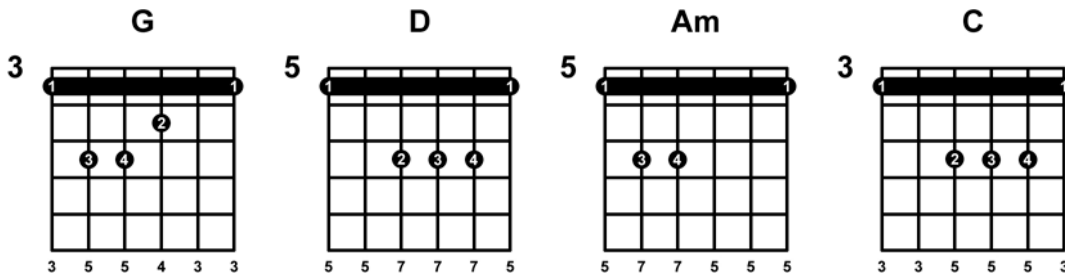

# "Knockin' on Heaven's Door"

Bob Dylan (1973)

Originalversion:

70 bpm

		1	2	3	4	1	2	3	4
Intro	<i>[Instrumental]</i>	G	D	Am	Am				
		G	D	C	C				
		G	D	Am	Am				
		G	D	C	C				
Vers 1	Mama, take this badge off of me	G	D	Am	Am				
	I can't use it anymore.	G	D	C	C				
	It's getting dark, too dark to see	G	D	Am	Am				
	Feels like I'm knockin' on heaven's door	G	D	C	C				
Omk. 1	<i>Knock, knock, knockin' on heaven's door</i>	G	D	Am	Am				
	<i>Knock, knock, knockin' on heaven's door</i>	G	D	C	C				
	<i>Knock, knock, knockin' on heaven's door</i>	G	D	Am	Am				
	<i>Knock, knock, knockin' on heaven's door</i>	G	D	C	C				
Vers 2	Mama put my guns in the ground	G	D	Am	Am				
	I can't shoot them anymore	G	D	C	C				
	That long black cloud is comin' down	G	D	Am	Am				
	Feels like I'm knockin' on heaven's door	G	D	C	C				
Omk. 2	<i>Knock, knock, knockin' on heaven's door</i>	G	D	Am	Am				
	<i>Knock, knock, knockin' on heaven's door</i>	G	D	C	C				
	<i>Knock, knock, knockin' on heaven's door</i>	G	D	Am	Am				
	<i>Knock, knock, knockin' on heaven's door</i>	G	D	C	C				
Outro	Uh-uh, uh-uh!	G	D	Am	Am				
	Uh-uh, uh-uh!	G	D	C	C				

# "Knockin' on Heaven's Door"

Bob Dylan (1973)

## Forslag til sammenspil

Tempo: 70 bpm

Bassen:

Guitaren:

Åbne akkorder:

Barret akkorder:

Power chords:

Rytme 1: