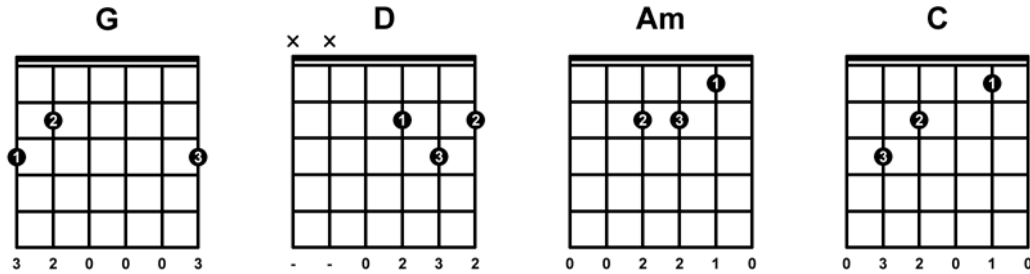

# "Knockin' on Heaven's Door"

Bob Dylan (1973)

Originalversion:

70 bpm

		1	2	3	4	1	2	3	4
Intro	<i>[Instrumental]</i>	G	D	Am	Am				
		G	D	C	C				
		G	D	Am	Am				
		G	D	C	C				
Vers 1	Mama, take this badge off of me	G	D	Am	Am				
	I can't use it anymore.	G	D	C	C				
	It's getting dark, too dark to see	G	D	Am	Am				
	Feels like I'm knockin' on heaven's door	G	D	C	C				
Omk. 1	<i>Knock, knock, knockin' on heaven's door</i>	G	D	Am	Am				
	<i>Knock, knock, knockin' on heaven's door</i>	G	D	C	C				
	<i>Knock, knock, knockin' on heaven's door</i>	G	D	Am	Am				
	<i>Knock, knock, knockin' on heaven's door</i>	G	D	C	C				
Vers 2	Mama put my guns in the ground	G	D	Am	Am				
	I can't shoot them anymore	G	D	C	C				
	That long black cloud is comin' down	G	D	Am	Am				
	Feels like I'm knockin' on heaven's door	G	D	C	C				
Omk. 2	<i>Knock, knock, knockin' on heaven's door</i>	G	D	Am	Am				
	<i>Knock, knock, knockin' on heaven's door</i>	G	D	C	C				
	<i>Knock, knock, knockin' on heaven's door</i>	G	D	Am	Am				
	<i>Knock, knock, knockin' on heaven's door</i>	G	D	C	C				
Outro	Uh-uh, uh-uh!	G	D	Am	Am				
	Uh-uh, uh-uh!	G	D	C	C				

# "Knockin' on Heaven's Door"

Bob Dylan (1973)

## Forslag til sammenspil

Tempo: 70 bpm

Bassen:

Guitaren:

Åbne akkorder:

Barret akkorder:

Power chords:

Rytme 1: